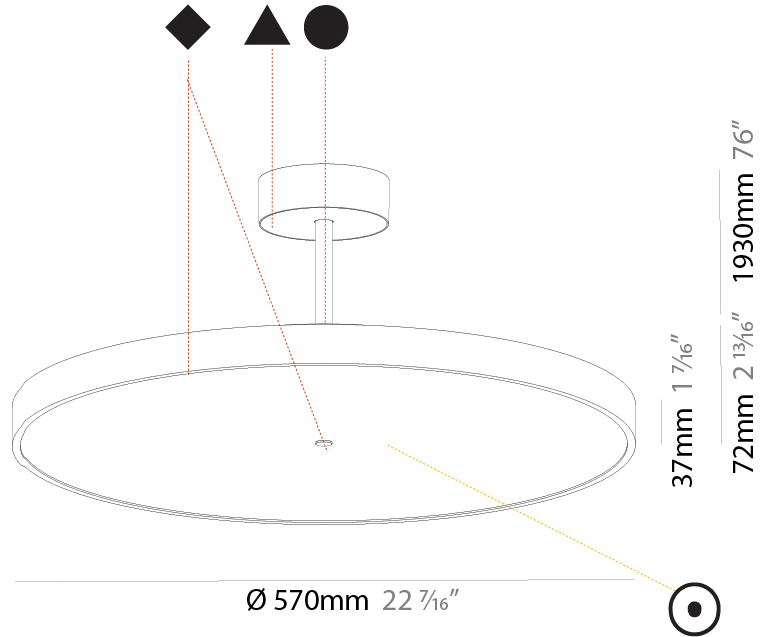

GENERAL

Series: Sign Diva Tube
Subseries: Sign Diva Tube
Brand: Prolicht
Division: Architectural
Mounting Type: Suspension
Mounting Location: Ceiling
Subcategory: Pendant

PHYSICAL

Shape: Round
Diameter (mm): 570
Diameter (in): 22 7/16
Height (mm): 72
Height (in): 2 13/16
Max. Overall Height (mm): 2002
Max. Overall Height (in): 78 13/16
Light Distribution: Direct / Indirect
Weight (kg): 8.533
Weight (lbs): 18.812
Diffuser: PMMA - Opal / Micro-Prism / Sparkling Secret / Vintage Industrial
Fixture Finish: SSR / BKV / CWI / CRY / HAB / UFT / ITA / RUA / FTG / MYG / LOD / PUS / FRO / FUP / KIA / POP / BLS / SPG / MEY / GOH / GUM / CHC / COM / ABZ / JAG / OBR / MOS / ROR
Fixture Material: Extruded Aluminum / Steel

ELECTRICAL

Lamp Type: LED (Zhaga Standard)
Input Wattage (W): 67
Dimming: Tri-Mode (Non-Dimming and Phase Dimming (120Vac only) and 0-10V Dimming)
Driver Included: Yes
Driver Location: Integrated
Driver Type: Constant Current - Universal
Driver Class: Class 2
Input Voltage (V): 120 - 277
Constant Current (MA): 350

LED

Color Temperature (°K): 2700 / 3000 / 3500 / 4000
Max. Delivered Lumen (lm): 6632 / 6728 / 6812 / 6951
Nominal Lumen (lm): 9097 / 9229 / 9344 / 9535
CRI: >90 CRI
Lamp Life (hrs): 50000

OPTICAL

RATINGS AND CERTIFICATIONS

Certified By: Certified for North American Standards
IP rating: IP20