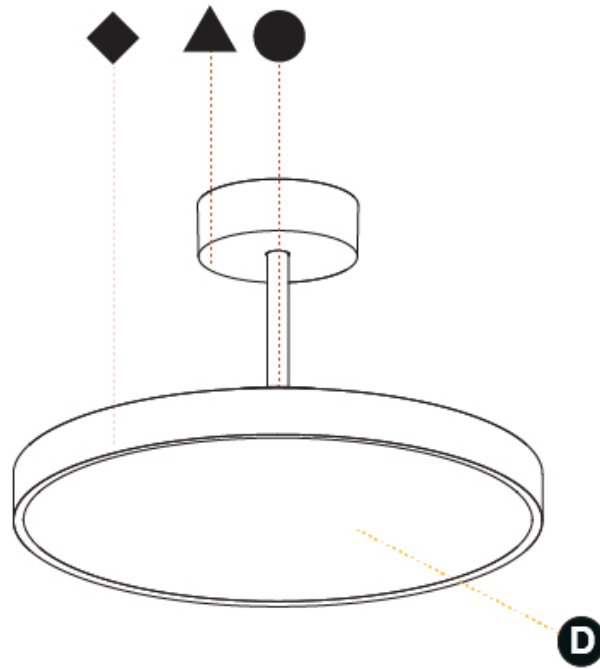

SIGN DIVA TUBE KORONA SUSPENSION

A300026-

PROJECT _____

TYPE _____

SPECIFIER _____

QUANTITY _____

DATE _____

A