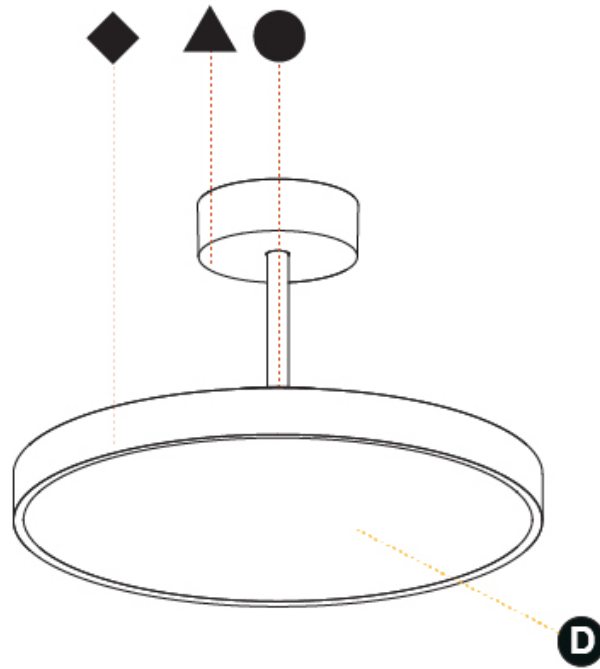

SIGN DIVA TUBE KORONA SUSPENSION

A300025-

PROJECT _____

TYPE _____

SPECIFIER _____

QUANTITY _____

DATE _____

A