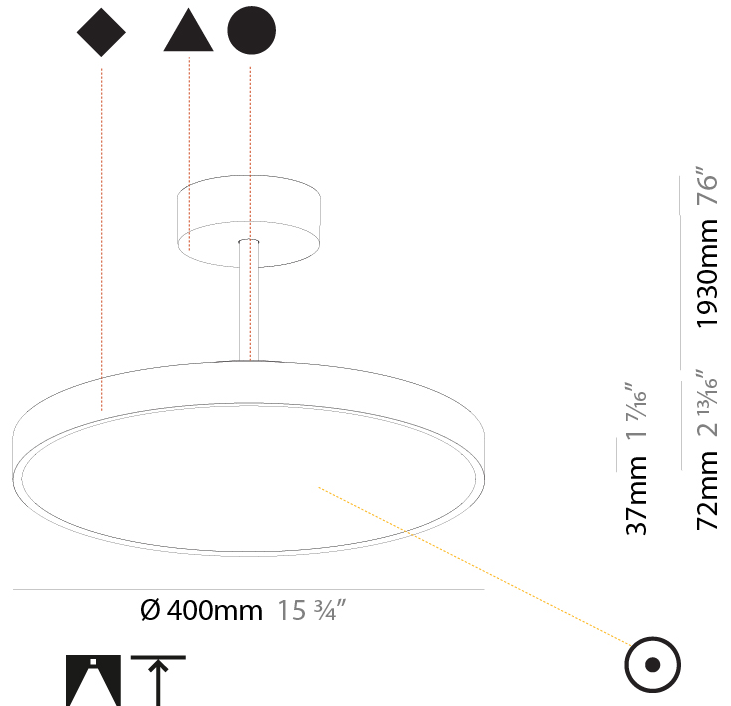

GENERAL

Series: Sign Diva Tube
Subseries: Sign Diva Tube
Brand: Prolicht
Division: Architectural
Mounting Type: Suspension
Mounting Location: Ceiling
Subcategory: Pendant

PHYSICAL

Shape: Round
Diameter (mm): 400
Diameter (in): 15 3/4
Height (mm): 72
Height (in): 2 13/16
Max. Overall Height (mm): 2002
Max. Overall Height (in): 78 13/16
Light Distribution: Direct
Weight (kg): 2.888
Weight (lbs): 6.366

Diffuser: PMMA - Opal / Micro-Prism / Sparkling Secret / Vintage Industrial

Fixture Finish: SSR / BKV / CWI / CRY / HAB / UFT / ITA / RUA / FTG / MYG / LOD / PUS / FRO / FUP / KIA / POP / BLS / SPG / MEY / GOH / GUM / CHC / COM / ABZ / JAG / OBR / MOS / ROR

Fixture Material: Extruded Aluminum / Steel

ELECTRICAL

Lamp Type: LED (Zhaga Standard)
Input Wattage (W): 17
Total Output Wattage (W): 16
Dimming: Tri-Mode (Non-Dimming and Phase Dimming (120Vac only) and 0-10V Dimming)
Driver Included: Yes
Driver Location: Integrated
Driver Type: Constant Current - Universal
Driver Class: Class 2
Input Voltage (V): 120 - 277
Constant Current (MA): 500

LED

Color Temperature (*K): 2700 / 3000 / 3500 / 4000
Max. Delivered Lumen (lm): 1807 / 1943 / 1951 / 1991
Nominal Lumen (lm): 2250 / 2450 / 2430 / 2480
CRI: >90 CRI
Lamp Life (hrs): 50000

OPTICAL

RATINGS AND CERTIFICATIONS

Certified By: Certified for North American Standards
IP rating: IP20