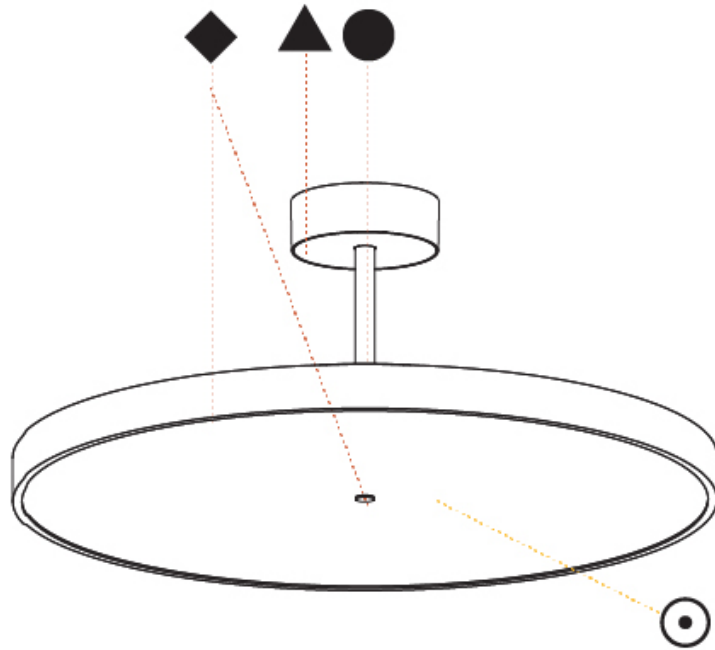

SIGN DIVA TUBE SUSPENSION

A300023-

PROJECT	_____
TYPE	_____
SPECIFIER	_____
QUANTITY	_____
DATE	_____

A