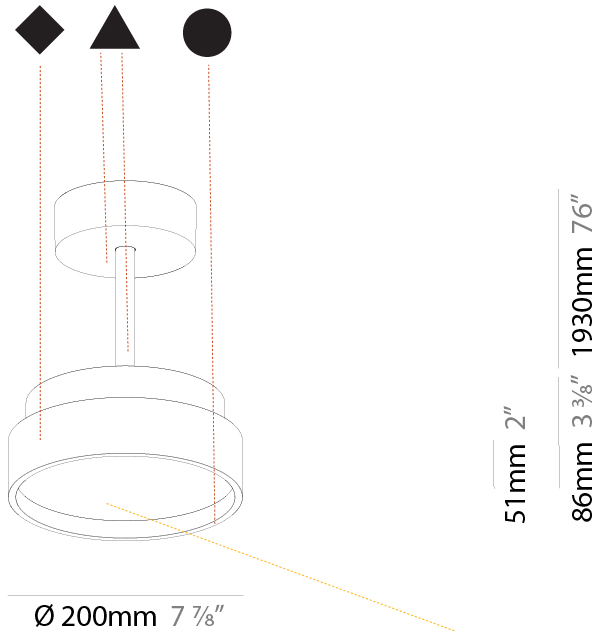

GENERAL

Series: Sign Diva Tube
Subseries: Sign Diva Tube Korona
Brand: Prolicht
Division: Architectural
Mounting Type: Suspension
Mounting Location: Ceiling
Subcategory: Pendant

PHYSICAL

Shape: Round
Diameter (mm): 200
Diameter (in): 7 7/8
Height (mm): 86
Height (in): 3 3/8
Max. Overall Height (mm): 2016
Max. Overall Height (in): 79 3/8
Light Distribution: Direct
Weight (kg): 1.789
Weight (lbs): 3.944
Diffuser: PMMA - Opal / Micro-Prism / Sparkling Secret / Vintage Industrial
Fixture Finish: SSR / BKV / CWI / CRY / HAB / UFT / ITA / RUA / FTG / MYG / LOD / PUS / FRO / FUP / KIA / POP / BLS / SPG / MEY / GOH / GUM / CHC / COM / ABZ / JAG / OBR / MOS / ROR
Fixture Material: Extruded Aluminum / Steel

ELECTRICAL

Lamp Type: LED (Zhaga Standard)
Input Wattage (W): 10
Dimming: Tri-Mode (Non-Dimming and Phase Dimming (120Vac only) and 0-10V Dimming)
Driver Included: Yes
Driver Location: Integrated
Driver Type: Constant Current - Universal
Driver Class: Class 2
Input Voltage (V): 120 - 277
Constant Current (MA): 350

LED

Color Temperature (°K): 2700 / 3000 / 3500 / 4000
Max. Delivered Lumen (lm): 836 / 895 / 903 / 921
Nominal Lumen (lm): 1280 / 1370 / 1382 / 1410
CRI: >90 CRI
Lamp Life (hrs): 50000

OPTICAL

RATINGS AND CERTIFICATIONS

Certified By: Certified for North American Standards
IP rating: IP20