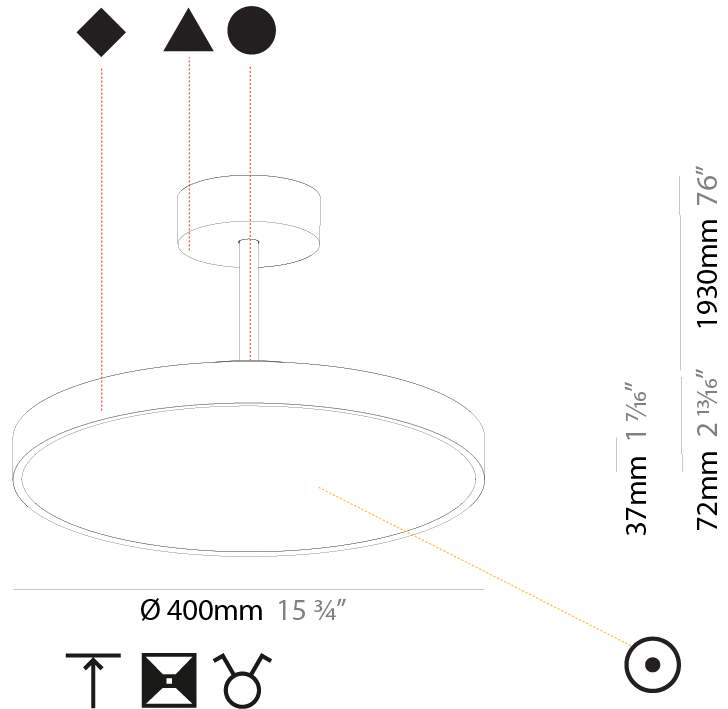

GENERAL

Series: Sign Diva Tube
Subseries: Sign Diva Tube
Brand: Prolicht
Division: Architectural
Mounting Type: Suspension
Mounting Location: Ceiling
Subcategory: Pendant

PHYSICAL

Shape: Round
Diameter (mm): 400
Diameter (in): 15 3/4
Height (mm): 72
Height (in): 2 13/16
Max. Overall Height (mm): 2002
Max. Overall Height (in): 78 13/16
Light Distribution: Direct / Indirect
Weight (kg): 3.314
Weight (lbs): 7.306
Diffuser: PMMA - Opal / Micro-Prism / Sparkling Secret / Vintage Industrial
Fixture Finish: SSR / BKV / CWI / CRY / HAB / UFT / ITA / RUA / FTG / MYG / LOD / PUS / FRO / FUP / KIA / POP / BLS / SPG / MEY / GOH / GUM / CHC / COM / ABZ / JAG / OBR / MOS / ROR
Fixture Material: Extruded Aluminum / Steel

ELECTRICAL

Lamp Type: LED (Zhaga Standard)
Input Wattage (W): 30
Total Output Wattage (W): 27.8
Dimming: Tri-Mode (Non-Dimming and Phase Dimming (120Vac only) and 0-10V Dimming)
Driver Included: Yes
Driver Location: Integrated
Driver Type: Constant Current - Universal
Driver Class: Class 2
Input Voltage (V): 120 - 277
Constant Current (MA): 500 / 350

LED

Color Temperature (*K): 3000 / 3500 / 4000
Max. Delivered Lumen (lm): 3049 / 3019 / 3055 / 3117
Nominal Lumen (lm): 4182 / 4142 / 4189 / 4275
CRI: >90 CRI
Lamp Life (hrs): 50000

OPTICAL

RATINGS AND CERTIFICATIONS

Certified By: Certified for North American Standards
IP rating: IP20